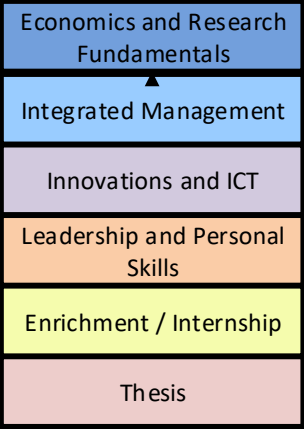

Fall Enrollment

DURATION 2 years (120 ECTS)