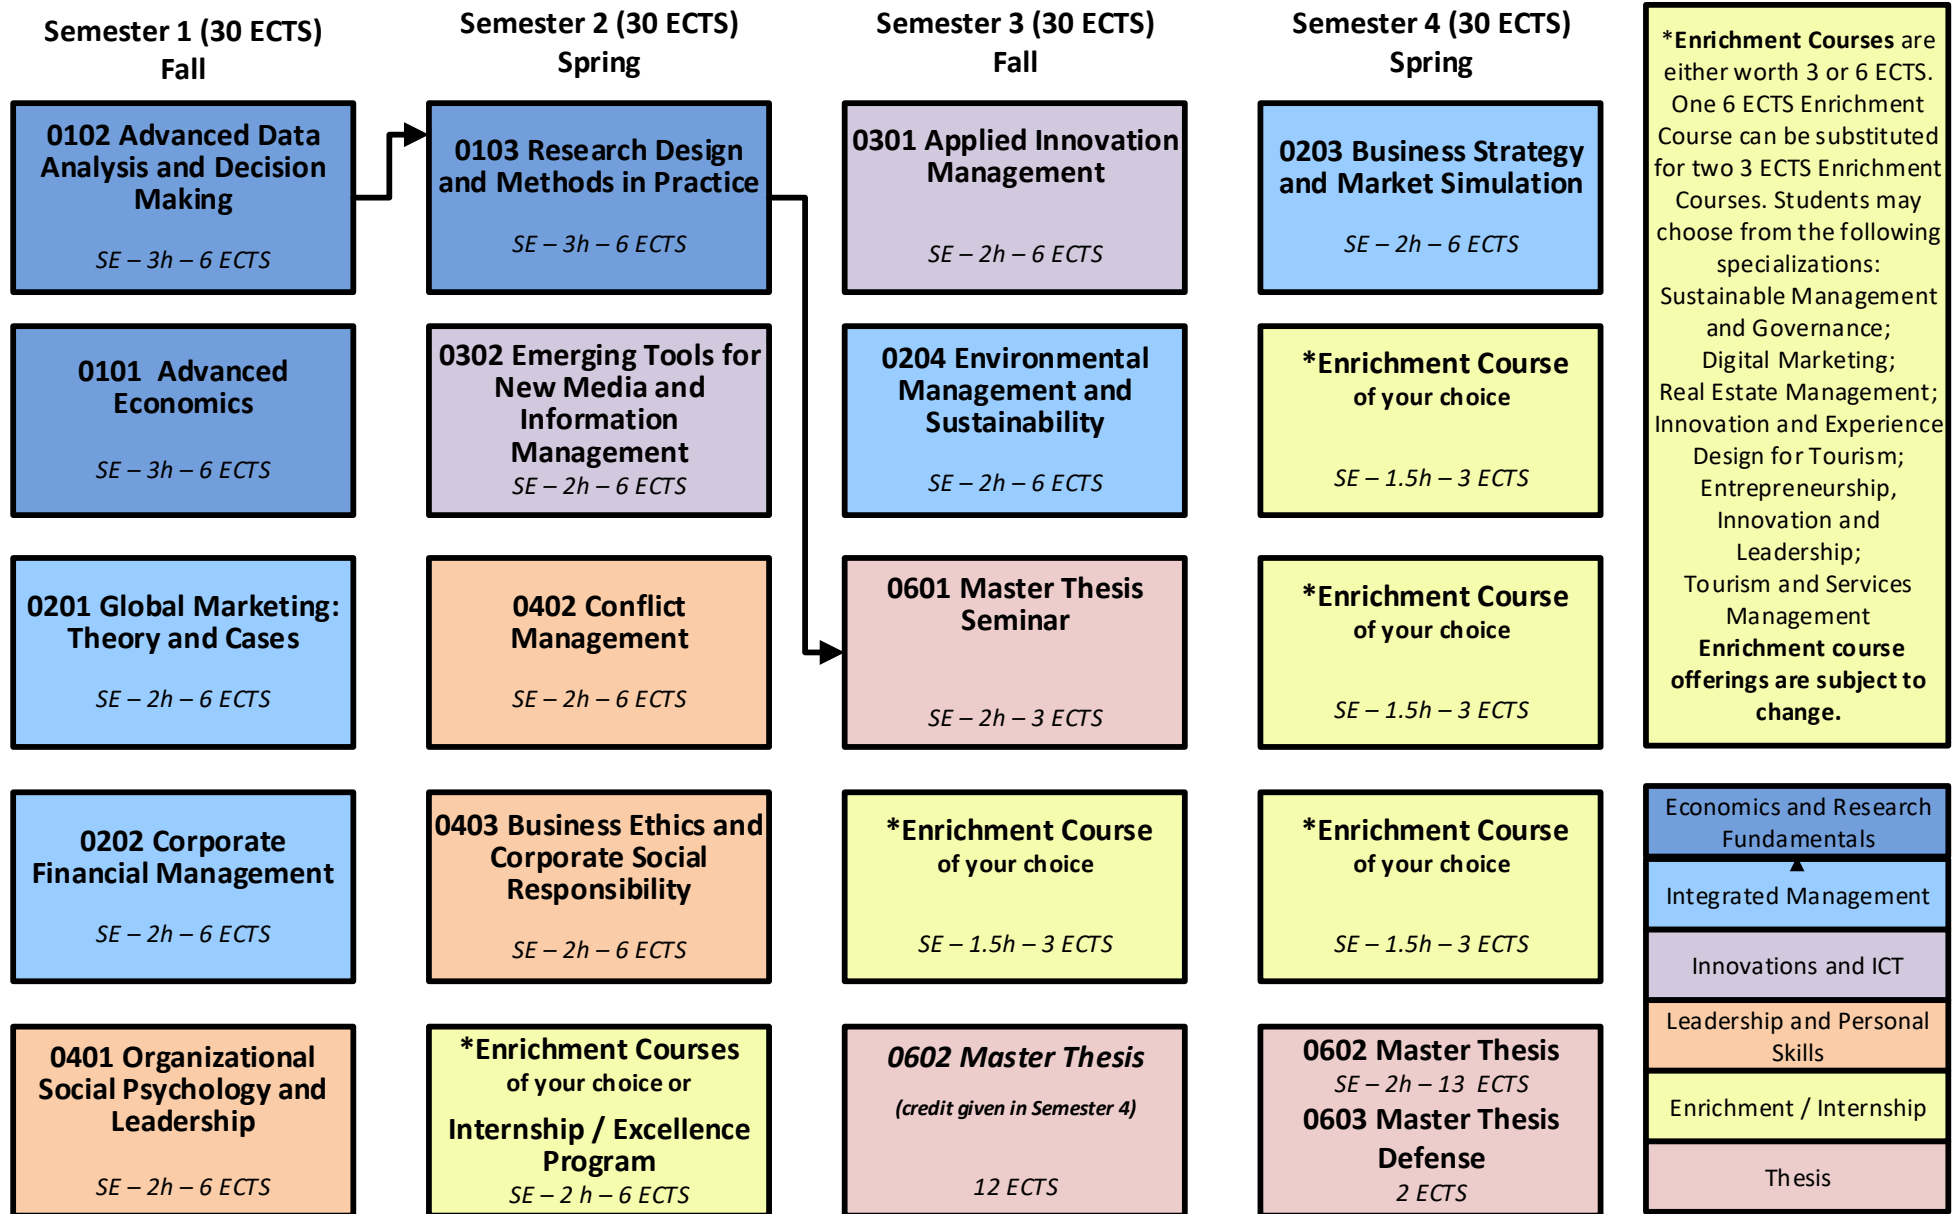

Fall Enrollment

DURATION 2 years (120 ECTS)