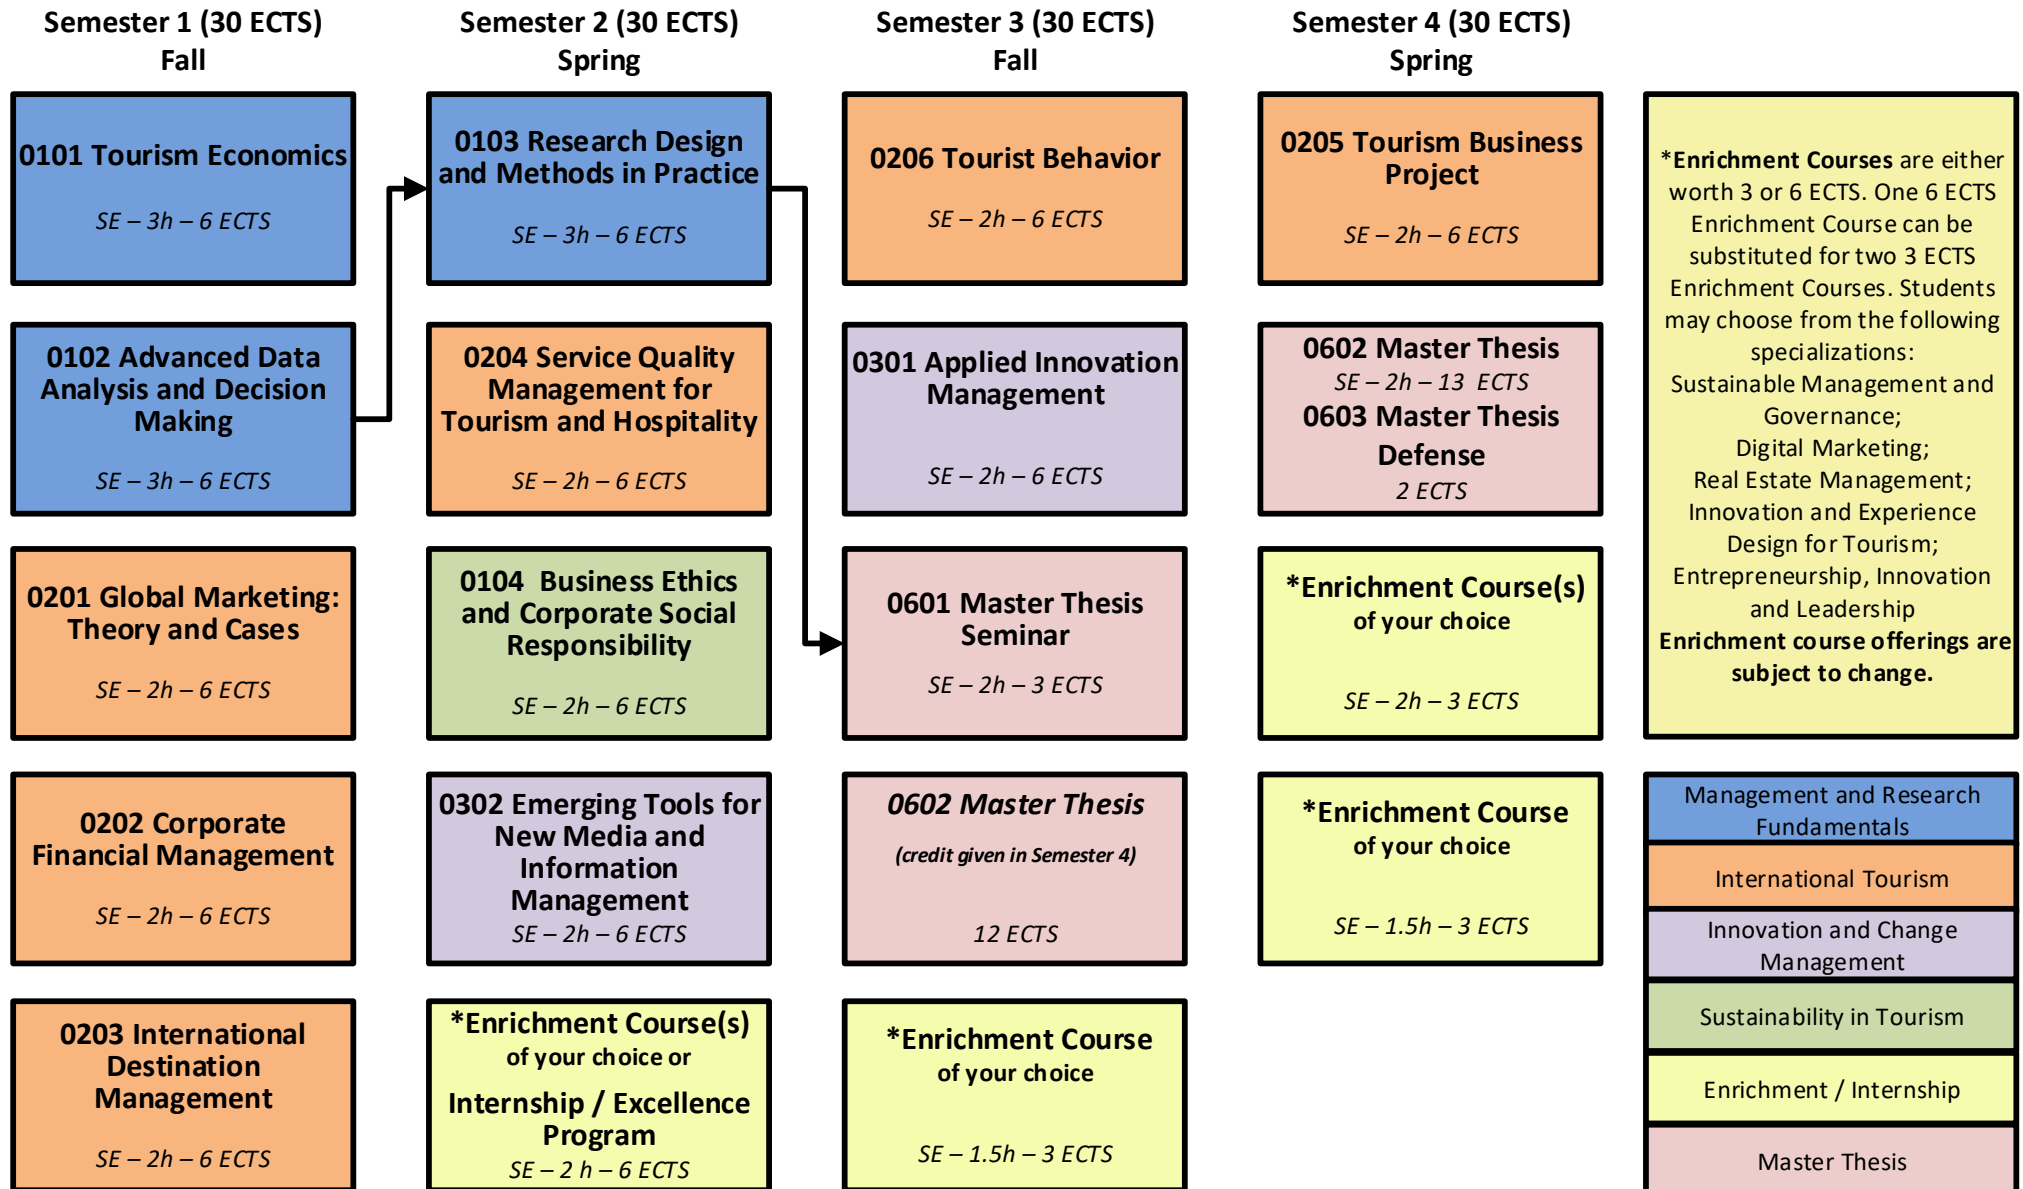

Fall Enrollment

DURATION 2 years (120 ECTS)