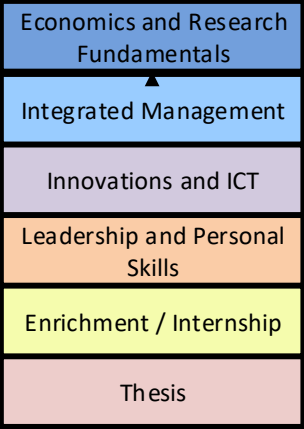

Fall Enrollment

DURATION 2 years (120 ECTS)