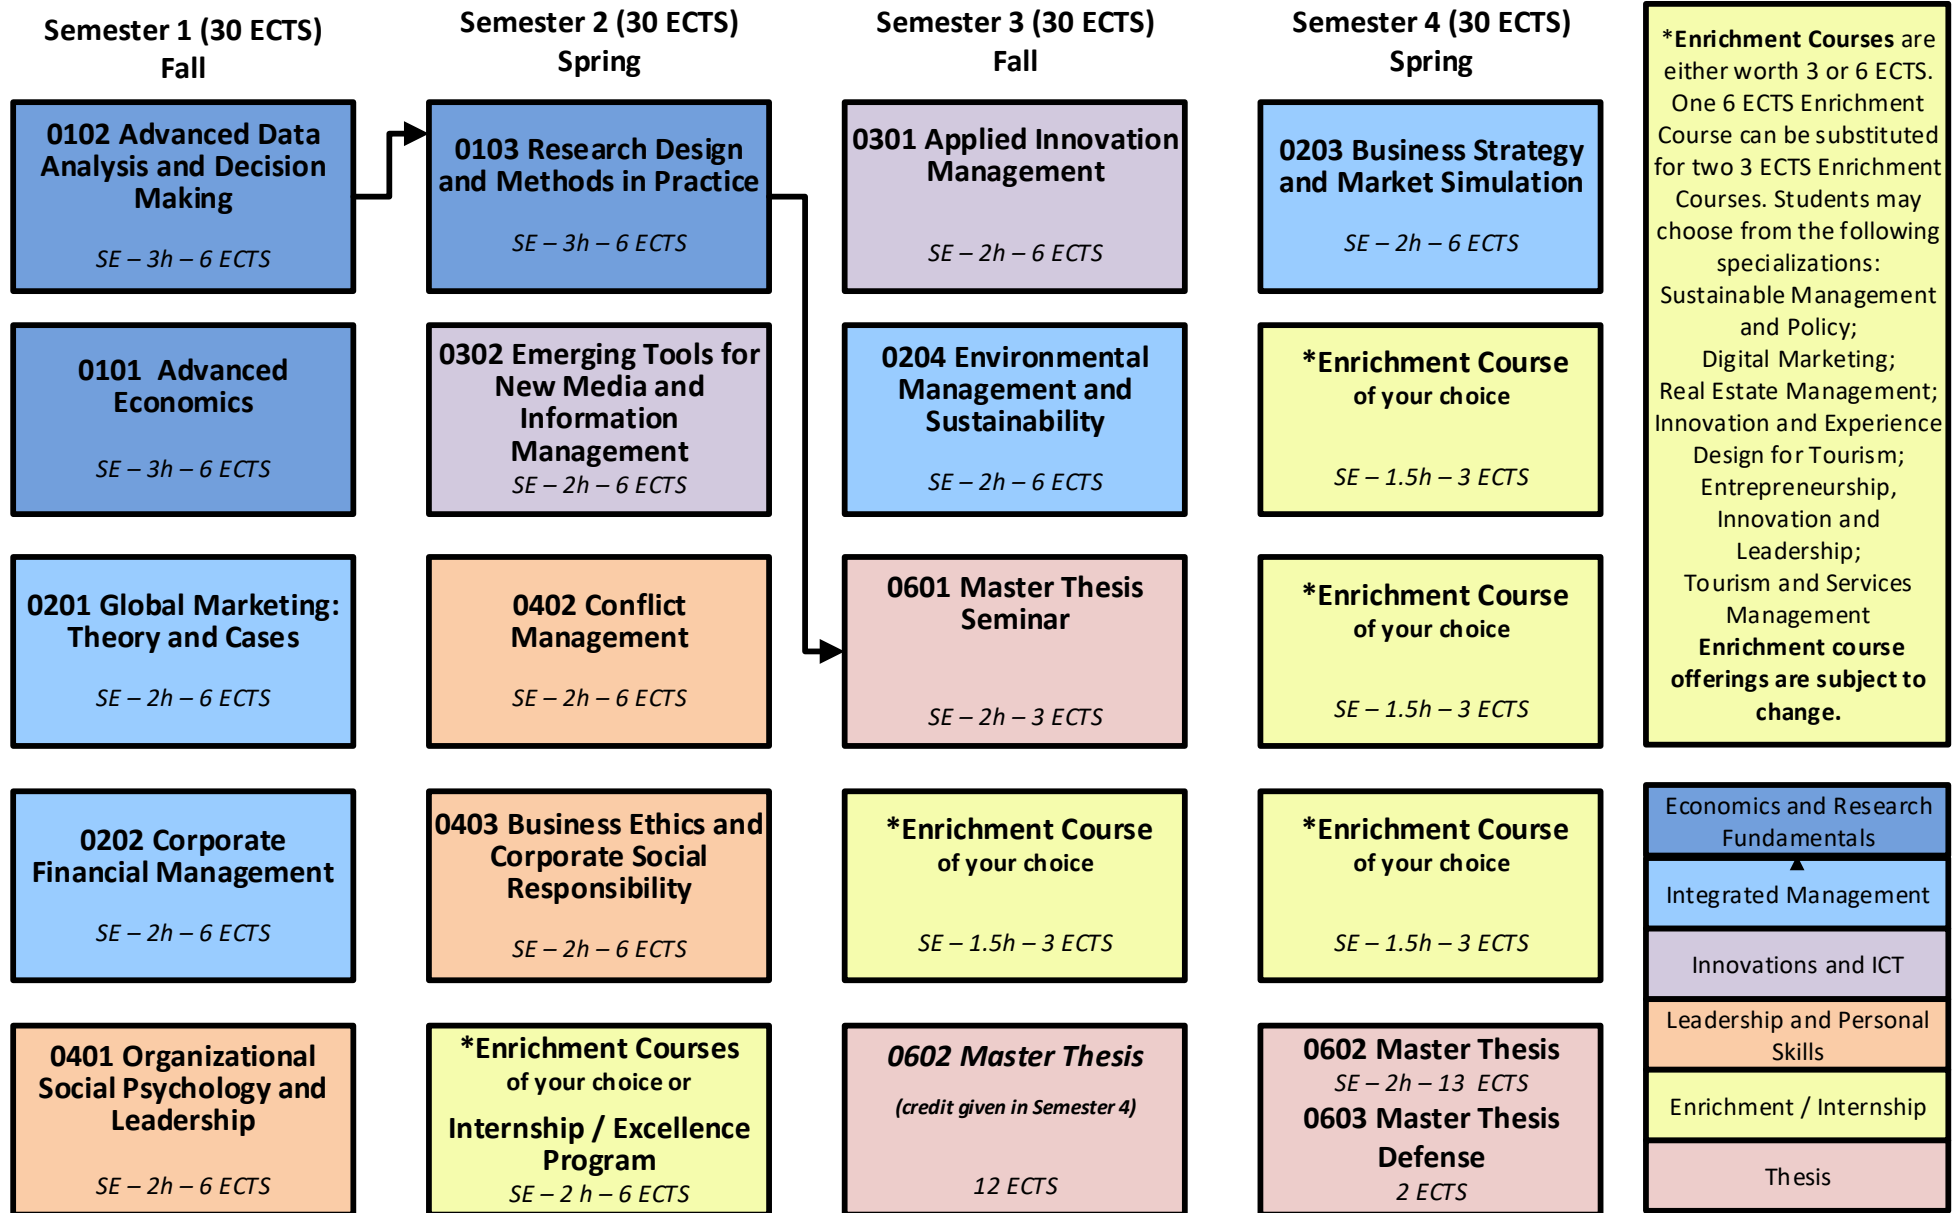

Fall Enrollment

DURATION 2 years (120 ECTS)