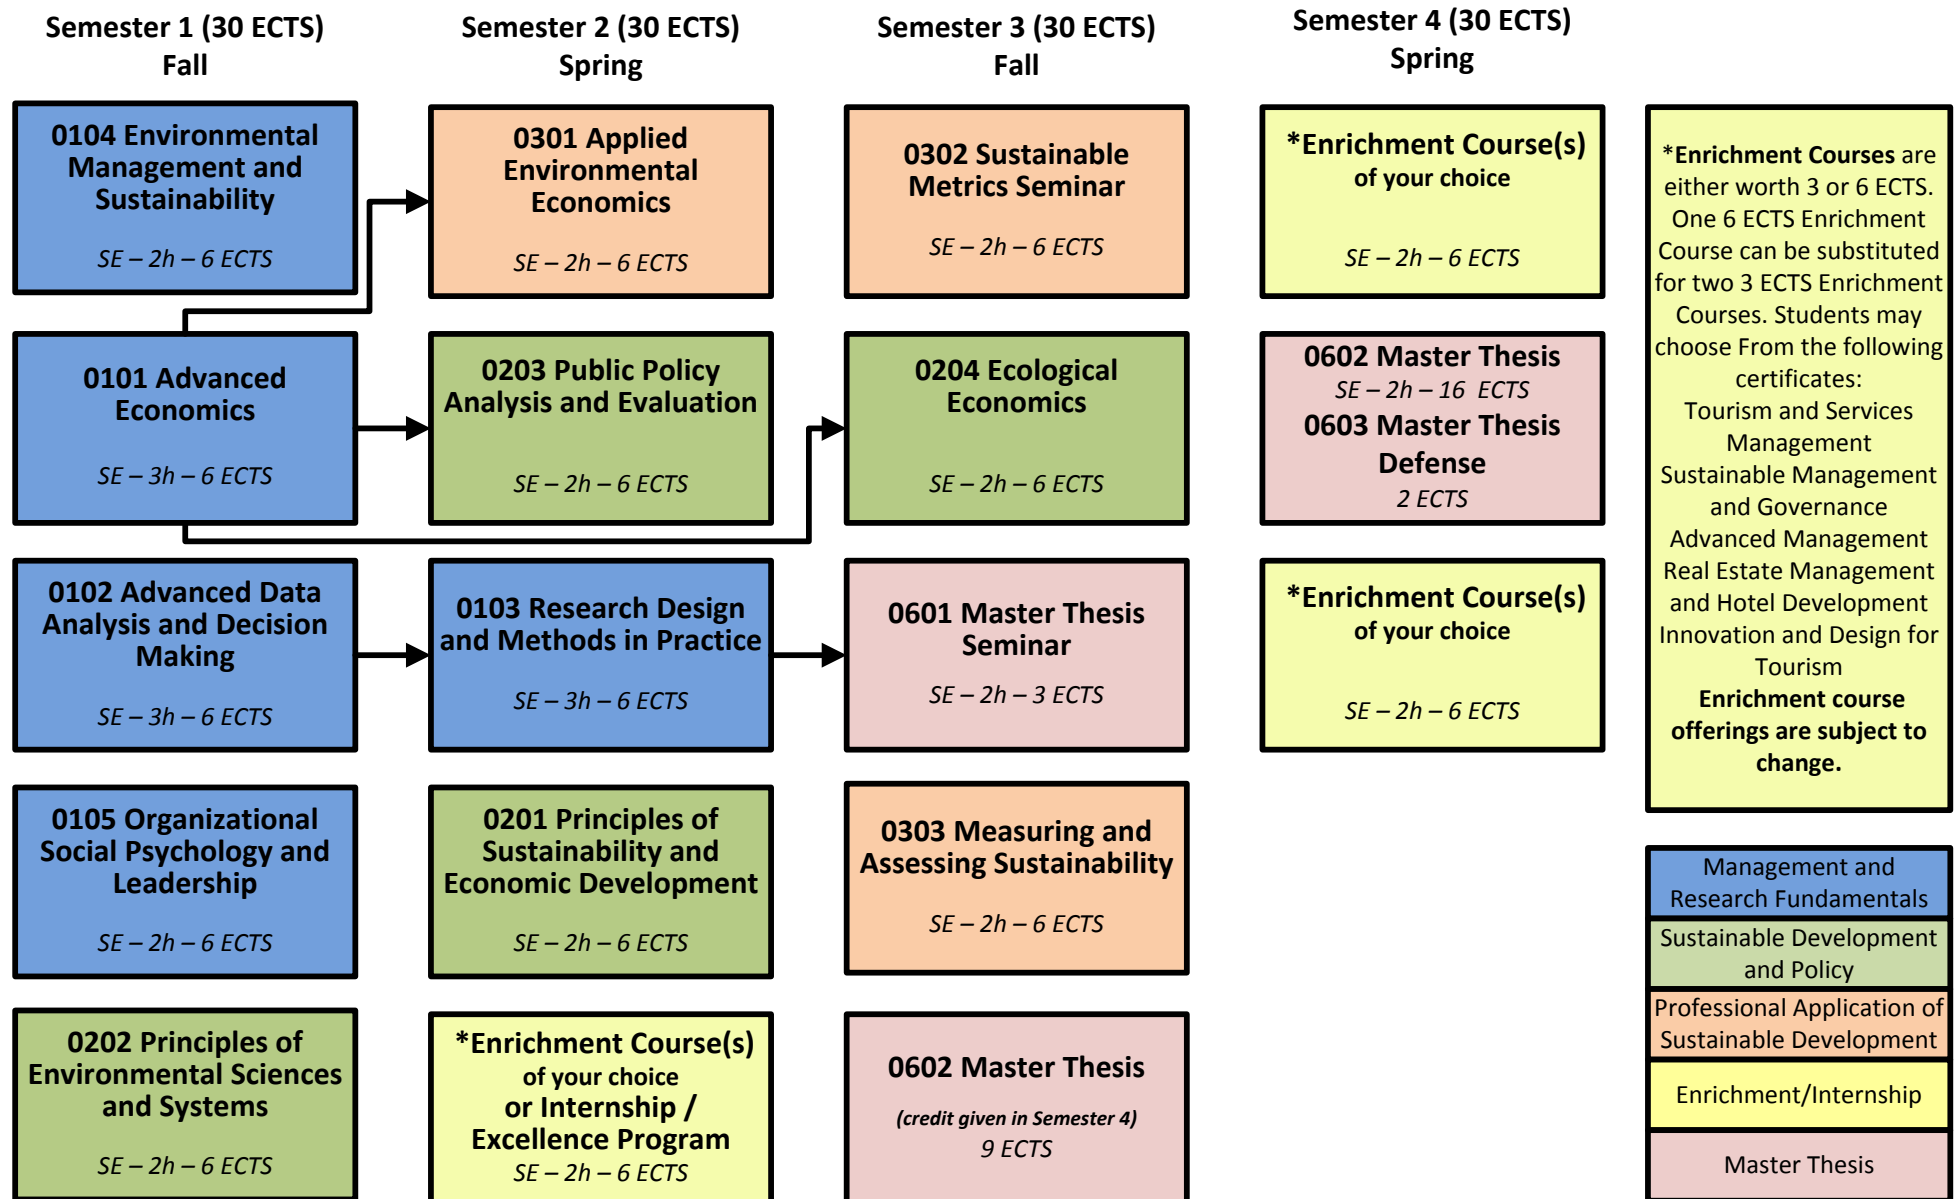

Fall Enrollment

DURATION 2 years (120 ECTS)