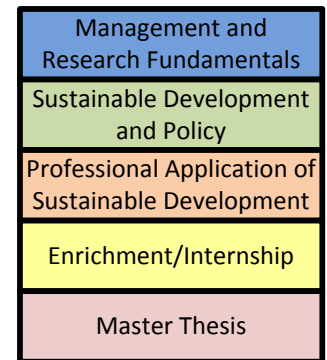

Fall Enrollment

DURATION 2 years (120 ECTS)